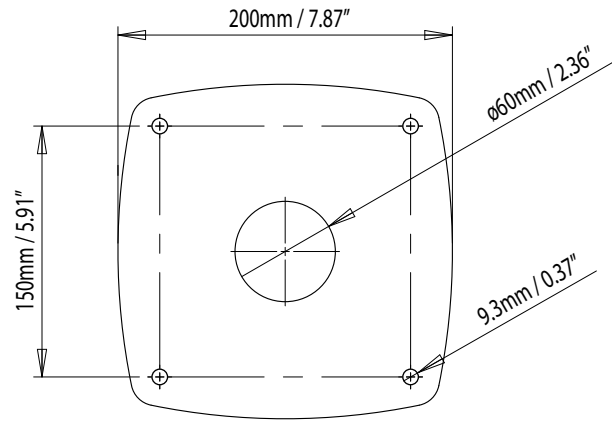

Dual PowerTower® DPT-R-COMP

For help & information
email: sales@scanstrut.com
tel: +44 (0) 1392 531280

BASE FOOTPRINT

SCANSTRUT
designed for life at sea